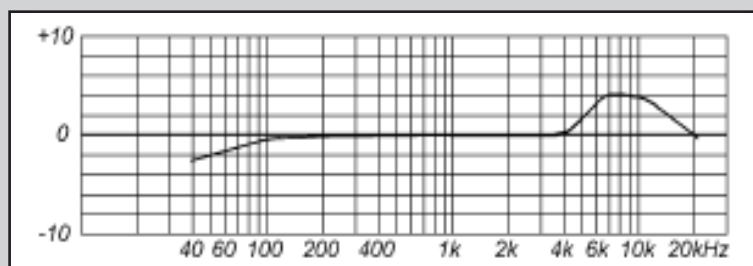

#### Specifications

Output Level, mV/Pa	C42 8.5
Frequency Response (at 60 cm)	40-20,000 Hz $\pm 2$ dB from curve
Equivalent Noise Level, A-weighted	$\leq 21$ dB
Maximum SPL (with P48 power)	135 dB
Output Impedance	50 $\Omega$ (recommended load $\geq 1K\Omega$ )
Power Requirements	P48 phantom power, 4.5 mA
Temperature Range	-10 to +50°C
Dimensions	21mm diameter, 98mm long
Weight	80 grams (< 3 ounces)
Connector	3 pin XLR type, pin 2 positive polarity