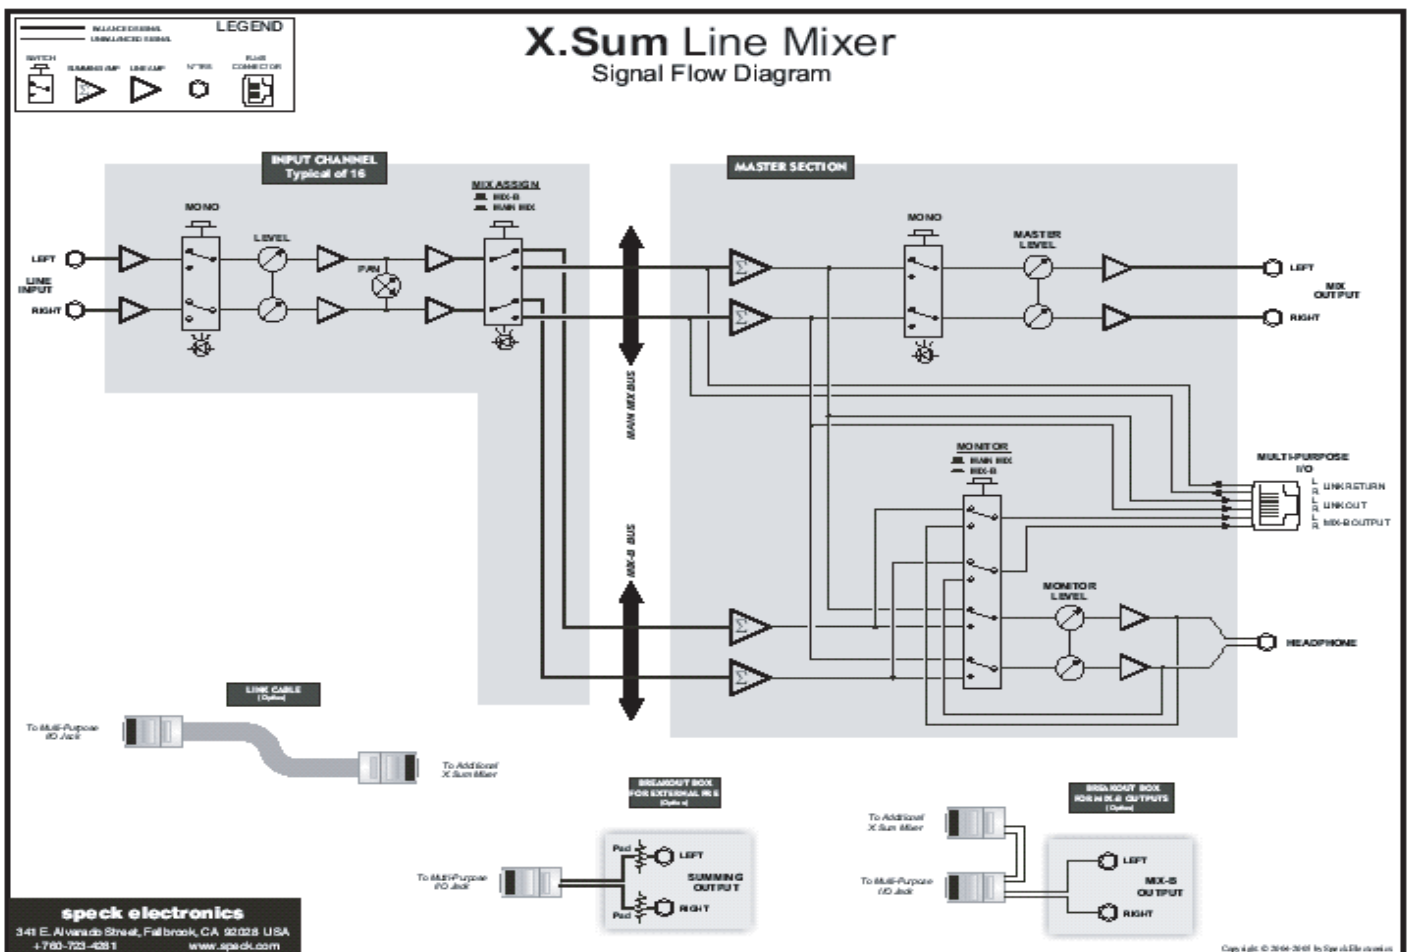

X.SUM Summing amp

Specifications

Frequency Response(12dB gain)	3Hz-54kHz(+0/-0.5dB)
THD+n(Gain 12, Output +24dBu)	0.0024%
Noise(22Hz-22kHz)	-102dBu(Residual output noise) -87dBu(16channels routed,faders off)
Maximum Input Level	+28dBu
Maximum Output Level	+28dBu
Input Impedance	30k Ohms(Balanced) 15k Ohms(Unbalanced)
Output Impedance	60 Ohms
Dimensions(Power Supply)	117mm(W)70mm(H)185mm(D)

OPTION

Mix-B Output Breakout Box

総輸入元

〒166-0012 東京都杉並区和田3-56-12

FAX : 03-5377-7033

web : <http://www.alphamode.net>

e-mail : info@alphamode.net

仕様および外観は予告なく変更されることがありますので、ご了承ください。 製品写真は、出荷時のものと一部異なる場合があります。 ここに記載されている商品名、会社名等は、その会社の登録商標または商標です。